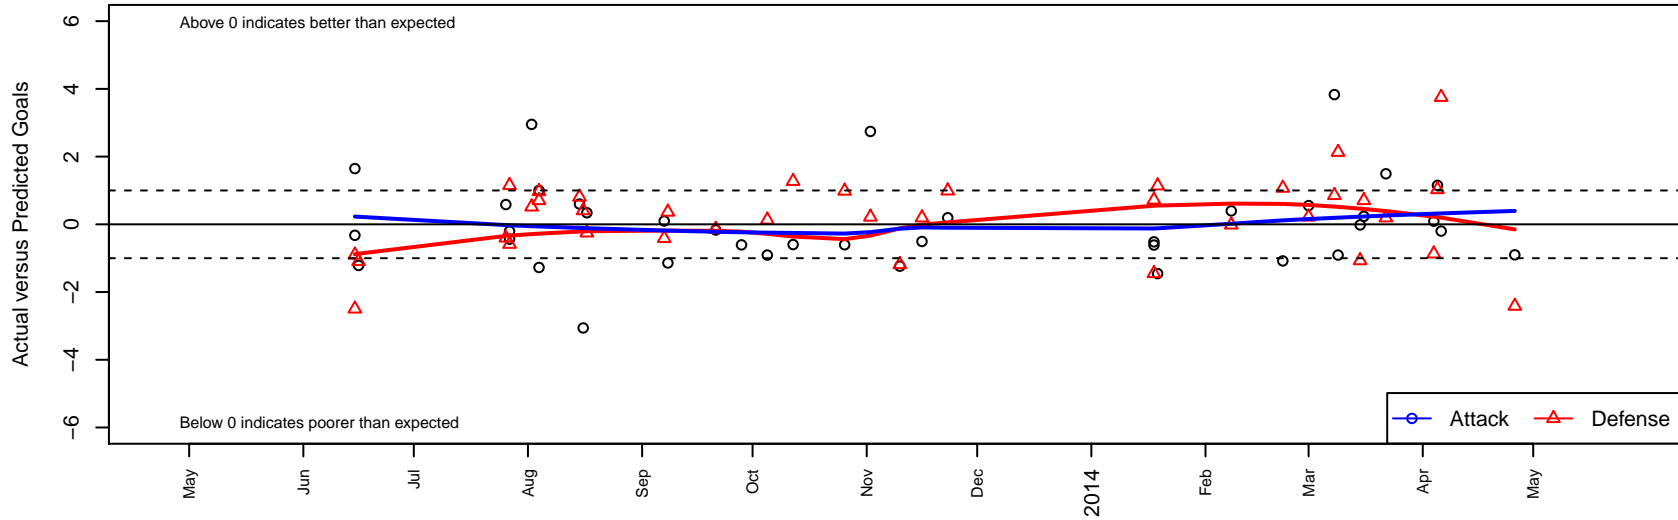

MVP Marauders Navy G99
Dots are actual minus expected GF (blue circles) and GA (red triangles).
Blue line is smoothed change in attack strength. Red is smoothed change in defense strength.